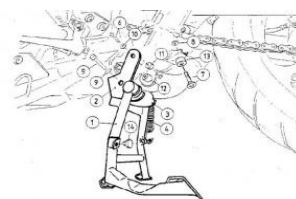

SUZUKI

HB	DL 650 V 04/10	-	360
HB	DL 650 V 11/16	-	360
HB	DL 650 V 17	-	360
SW	XF 650 97/03	-	285
HB	DL 1000 V-STROM 02/07	-	360
HB	V STROM 1000 ABS/XT 14/19	-	360
HB	V STROM 1050 ABS/XT 20	-	360