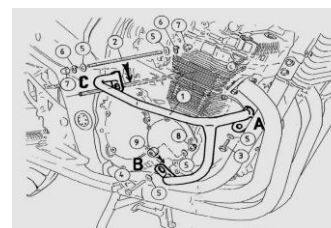

GSXS 750 HB

AUTRES MODELES NOUS CONTACTER