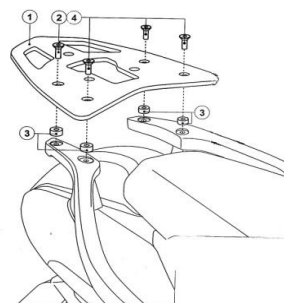

AUTRES MODELES NOUS CONTACTER

HB R 1200 GS 2013

R 1200 RS 15

R 1250 R 19 EASY RACK

HB DUCATI MONSTER

DUCATI

HB	944 ST2/ST3/ST4 97/03	-	323
HB	SCRAMBLER 15/18 ALU	-	278
HB	SCRAMBLER 15/18 EASY RACK	-	323
HB	SCRAMBLER SIXTY 2 16 ALU	-	278
HB	SCRAMBLER SIXTY 2 16 EASY RACK	-	323
HB	SCRAMBLER 800 19 ALU	-	278
HB	SCRAMBLER 800 19 EASY RACK	-	323
HB	SCRAMBLER 1100/SPECIAL/SPORT 18/20 ALU	-	300
HB	SCRAMBLER 1100/SPECIAL/SPORT 18/20 EASY RACK	-	353
HB	SCRAMBLER 1100 DARK PRO/PRO/SPORT 21 ALU	-	300
HB	SCRAMBLER 1100 DARK PRO/PRO/SPORT 21 EASY RACK	-	353
HB	MULTISTRADA 620/1000/1100 03/	-	300
HB	MULTISTRADA 950 17 ALU	-	248
HB	MULTISTRADA 950 17 EASY RACK	-	293
HB	GT 1000 07/10	Noir	315
HB	MONSTER 1100/1100 S →10 ALU	Noir	323
HB	MONSTER 1100 EVO 11/13 ALU	-	323
SW	MONSTER1200/S ALU RACK	-	255
HB	MULTISTRADA 1200/S 10/14 ALU	-	210
SW	MULTISTRADA 1200/S 10 ALU RACK	Noir	210
SW	MULTISTRADA 1200 S 15/17 ALU RACK	-	300
HB	MULTISTRADA 1200/S 15/17 ALU	-	248
HB	MULTISTRADA 1200/S 15/17 EASY RACK	-	293
HB	MULTISTRADA 1200 ENDURO 16/18 ALU	-	248
HB	MULTISTRADA 1200 ENDURO 16/18 EASY RACK	-	293
HB	MULTISTRADA 1260/S 18 ALU	-	248
HB	MULTISTRADA 1260/S 18 EASY RACK	-	293
HB	MULTISTRADA 1260 ENDURO 19 ALU	-	248
HB	MULTISTRADA 1260 ENDURO 19 EASY RACK	-	293
HB	MULTISTRADA V4/S/SPORT 21 ALU	-	255
HB	MULTISTRADA V4/S/SPORT 21 EASY RACK	-	300
HB	DIAVEL 11/18 ALU	-	323