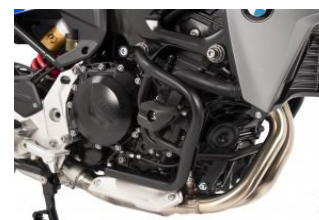

PARE CARTERS

APRILIA

HB	PEGASO 650 97/00	Noir	345
HB	PEGASO 650 STRADA/TRAIL 06/09	-	293

BMW

HB	G 310 R 16/18	-	255
HB	G 310 GS 17	-	255
FEH	R50/2,R60/2,R68,R69 S (EARLES)	Chromé	350
HB	F 650/ST 97/01	Noir	338
FEH	F 650 GS 00/04	Argent	312
HB	F 650 GS 04/07	-	345
HB	F 650 GS 08/F 700 GS 13/17	Noir/Rouge	330
HB	F 650 CS 02/04	Argent	330
HB	G 650 GS/F650GS/DAKAR →03	Noir	345
HB	G 650 X 07/10 CHALLENGE/COUNTRY	Noir	368
HB	G 650 GS 11/16 SERTA0	-	353
HB	F 750 GS 18	-	323
HB	F 750 GS 18	Inox	413
FEH	R80/100GS/R80ST,R100S/T/CS,R90S/5/6/7	Chromé	350
SW	F 800 GS 08/18	Noir/Inox	315
HB	F 800 GS 08	Noir/Rouge	326
SW	F 800 GS ADVENTURE 13/18	Noir	300
WH	F 800 GT 13	-	329
HB	F 800 R 09/14	-	278
HB	F 800 R 15/19	-	270
HB	F 800 R 15/19 (Grand Model)	-	315
SW	F 800 R 15/19	-	240
SW	F 800 S 06 /R 09	Noir	240
HB	F 800 S 06//11	Noir/Argent	360
HB	F 850 GS 18/20	Noir	323
HB	F 850 GS 18/20	Inox	413
HB	R 850/1100 R 94/02	Noir	405
HB	R 850/1100 R 94/02	Chromé	465
HB	R 850/1100 GS 94/00	Noir/Chromé/Argen	435
HB	R 850/1150 R 03/06	Noir	413
HB	R 850/1150 R 03/06	Chromé	465
HB	R 850/1200 C (avec repose pieds)	-	563
HB	R 850/1200 C (pour GB AV)	-	270
HB	F 900 R 20	Noir	353
HB	F 900 XR 20	-	353
SW	S 1000 XR 15/22	-	300
HB	S 1000 XR 20	-	368
SW	R 1100 GS 93/99	Argent	360
FEH	R 1150 GS 00/05	Argent	388
SW	R 1150 GS/ADVENTURE 00/05	Argent	360
HB	R 1150 GS	Noir/Chromé/Argent	435
HB	R 1150 GS ADVENTURE 01/05	Argent/Noir/Chromé	437

AUTRES MODELES NOUS CONTACTER

F 900 R 20