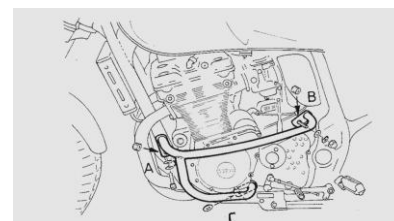

GSF/GSX 1200 HB 01/05