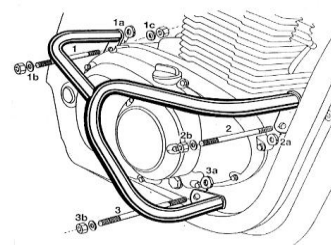

MOTO GUZZI

HB	C 940 BELLAGIO	Chromé/Noir	368
HB	V9 ROAMER 16	Noir/Chromé	349
HB	V9 BOBBER 16	-	349
HB	1200 SPORT 07/08	Noir	330
HB	STELVIO 08	-	330
HB	CALIFORNIA 1400/ELDORADO	Chromé	353

ROYAL ENFIELD

HB	INTERCEPTOR18/CONTINENTAL 650/GT 19	-	173

SUZUKI

FEH	GZ 125/250 MARAUDER 98/01	Chromé	215
HB	GN 125/VAN VAN 125/GN 250 85/01	Chromé	240
FEH	VL 125 LC 99/06	-	215
HB	GSXS 125 17	Noir	285
REN	INAZUMA 250	Noir	300
HB	GZ 250 99/01	Chromé	270
FEH	AN 400 BURGMAN (pour GB AV)	Chromé	216
FEH	GS 500 E 89/07	Noir	193
SW	GS 500 E 89/07	-	240
HB	GS 500 E 89/07	-	263
FEH	VS 600/750/800 86/00	Chromé	335
HB	GSF 600 BANDIT 95/99	Noir	300
FEH	GSF600 95/04 /GSX 750 98-03	Chromé	193
SW	GSF 600 00/04	Noir	240
HB	GSF 600 BANDIT 00/04	Chromé	345
FEH	GSR 600 06/11	-	259
HB	GSR 600 06/11	Noir	300
FEH	GSF 650 05/06 (air cooled)	Noir	193
SW	GSF 650/S 05/16	Noir	240
FEH	GSF 650 07/12 (water cooled)	Noir	193
HB	GSF 650 07 /12	-	285
HB	LS 650 89/01	Chromé	278
HB	XF 650 97/02	Noir	323
HB	DR 650 SE 96/01	Noir	323
HB	DL650 V 04/11	-	308
HB	DL 650 V 12/16	-	308
HB	DL 650 V 17	-	300
HB	SV 650 / 650 S 99/02	-	330
HB	SV 650 / S 03/08	-	300
HB	SV 650 16	-	300
HB	SV 650 X 18	-	300
HB	SFV 650 GLADIUS 09/16	-	300
HB	VS 750/800 86/00	Chromé	330
HB	GSX 750 98/02	Chromé	345
HB	GSR 750 11/16	Noir	300

Suzuki GS 500 E