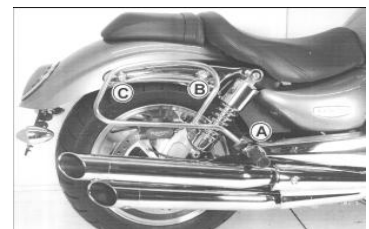

VOGE 500 R 20 C BOW